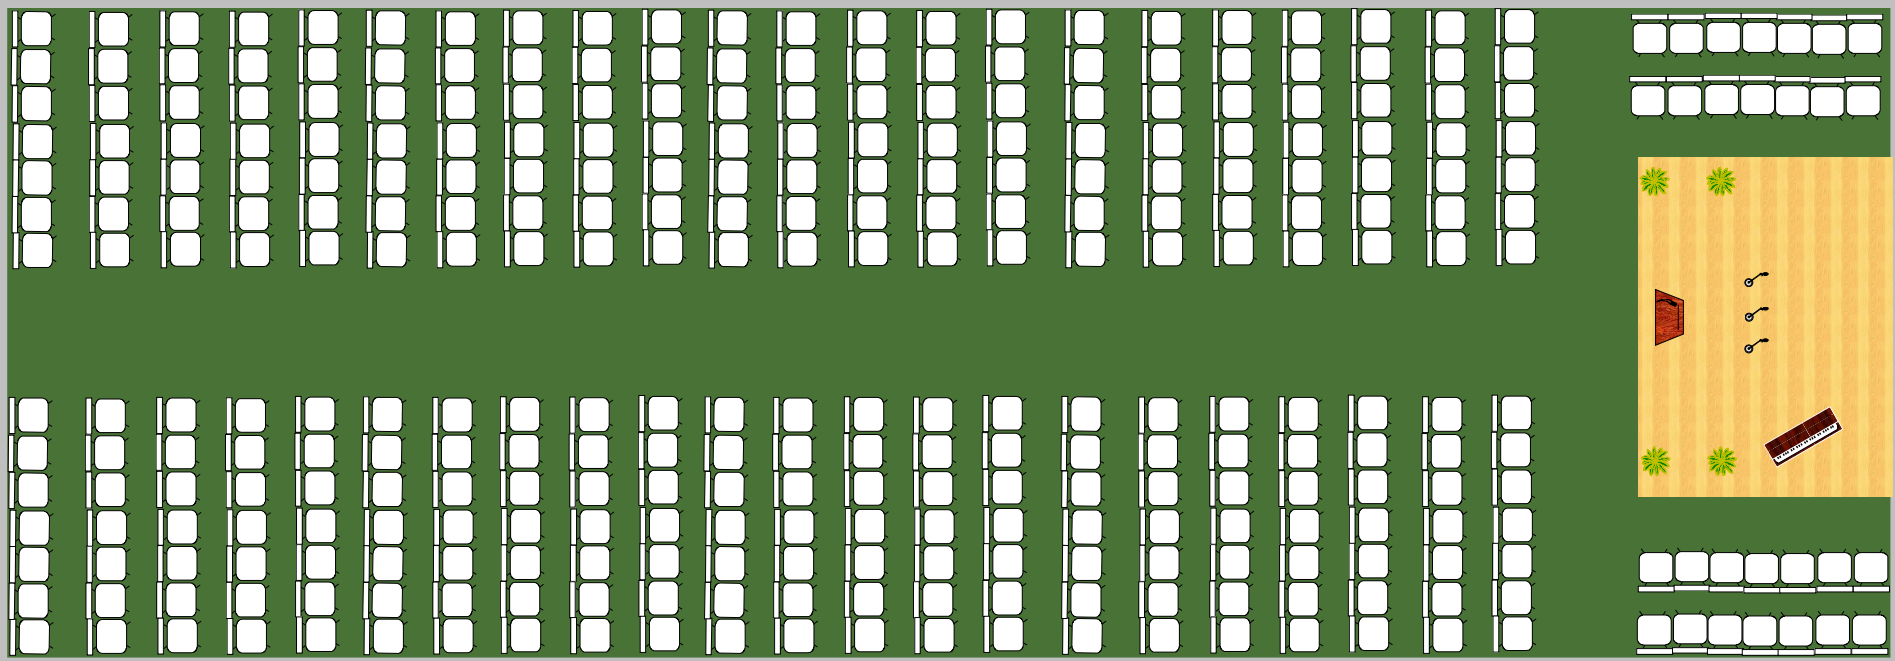

30' X 90' auditorium seating floor plan

336 Seating capacity with 12' x 16' stage shown

450 maximum seating capacity without stage